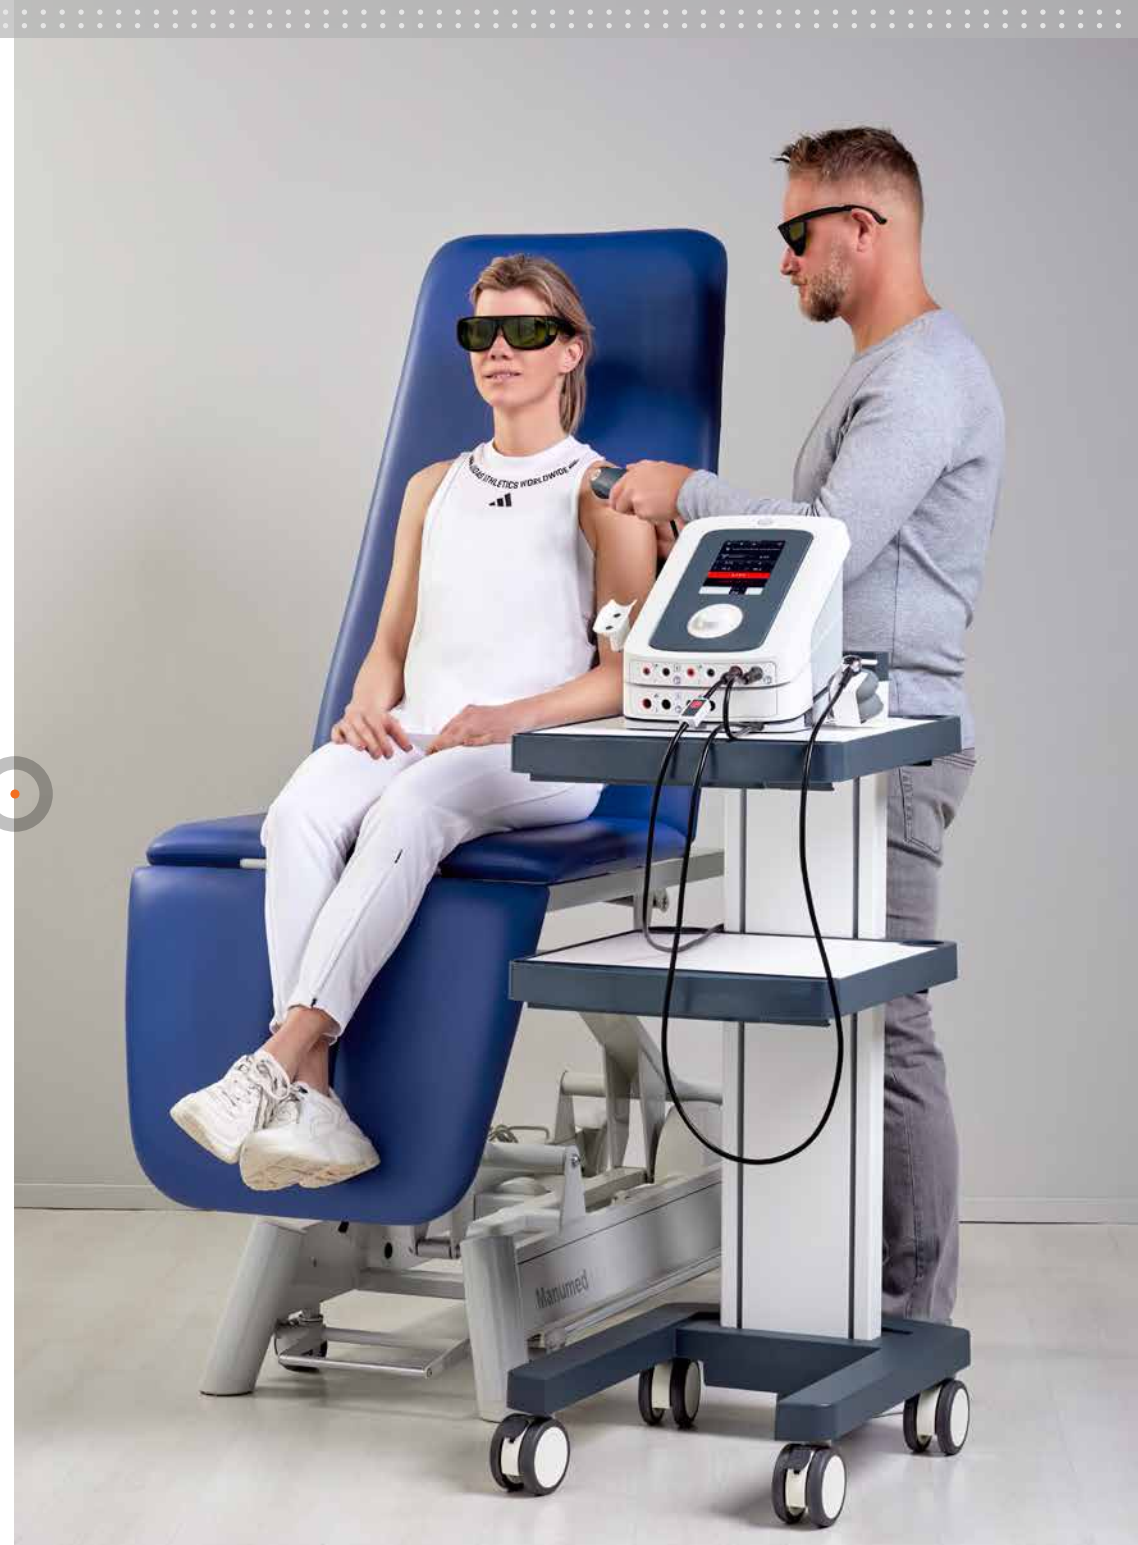

EN-Car

The universal
equipment trolley

EN-Car

With the EN-Car you are always mobile, whilst having everything for your treatments within easy reach. The EN-Car stands out due to its stability. Move it, shake it, turn it, the EN-Car is as solid as a rock. This sturdiness is the result of good design that makes ample use of solid construction techniques, in addition to the use of two castors with brakes. As a console next to the treatment couch you will find the EN-Car an indispensable tool! With two trays that can easily be adjusted to your preferred height the EN-Car will be an asset to the treatment room.

Due to these features the equipment is always at the ideal working height, both in standing and in sitting position, so that the parameters on the display of the electrotherapy-units are clearly visible at any time. All wiring and cables can be hidden neatly in the hollow frame. With the optional vacuum-cup holder you have a convenient and neat storage rack for all the cups and the remote control.

The EN-Car is your companion for any piece of Enraf-Nonius equipment. For laser, ultrasound, biofeedback, shockwave or electrotherapy, with the EN-Car you have it all close at hand. The EN-Car is an exceptionally stable equipment trolley on which you can place your Enraf-Nonius therapy units and store all the accessories.