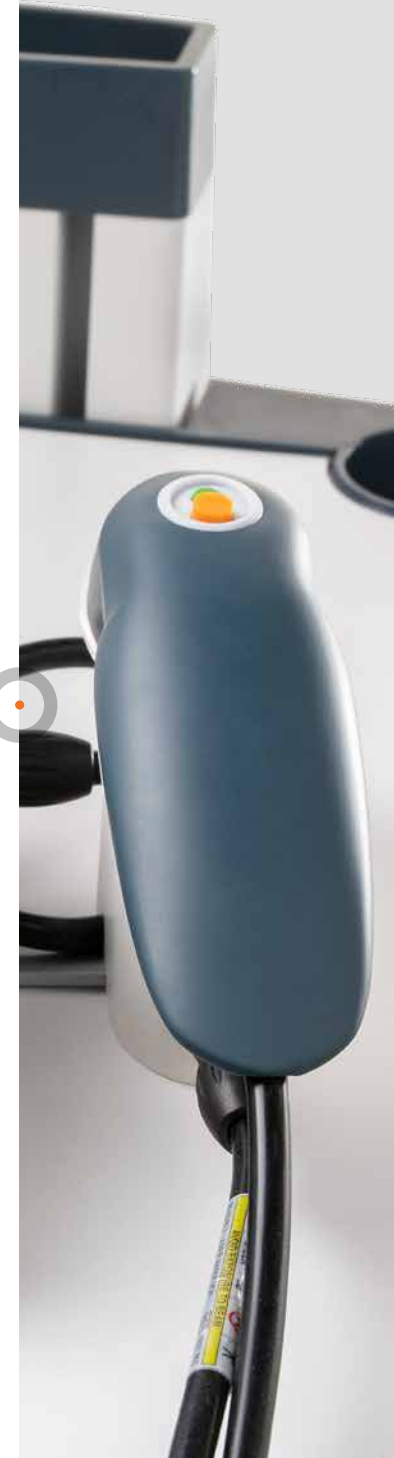

EN-Car

The universal
equipment trolley

EN-Car

With the EN-Car you are always mobile, whilst having everything for your treatments within easy reach. The EN-Car stands out due to its stability. Move it, shake it, turn it, the EN-Car is as solid as a rock. This sturdiness is the result of good design that makes ample use of solid construction techniques, in addition to the use of two castors with brakes. As a console next to the treatment couch you will find the EN-Car an indispensable tool! With two trays that can easily be adjusted to your preferred height the EN-Car will be an asset to the treatment room.

Due to these features the equipment is always at the ideal working height, both in standing and in sitting position, so that the parameters on the display of the electrotherapy-units are clearly visible at any time. All wiring and cables can be hidden neatly in the hollow frame. With the optional vacuum-cup holder you have a convenient and neat storage rack for all the cups and the remote control.

EN-Car

ORDERING DATA

1468961 + 1468962 + 1468963 EN-Car

Optional accessories

1468932 Holder for remote control and vacuum-cups on EN-Car

1468932

EN-Car for COMPACT-II and Endopuls FSWT

ORDERING DATA