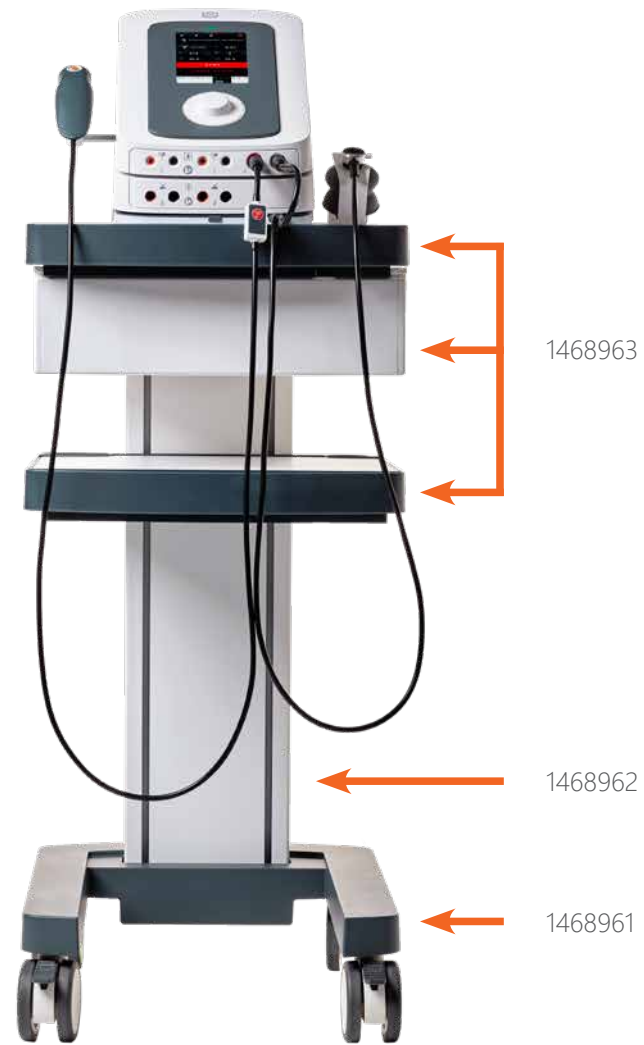

Due to these features the equipment is always at the ideal working height, both in standing and in sitting position, so that the parameters on the display of the electrotherapy-units are clearly visible at any time. All wiring and cables can be hidden neatly in the hollow frame. With the optional vacuum-cup holder you have a convenient and neat storage rack for all the cups and the remote control.

The EN-Car is your companion for any piece of Enraf-Nonius equipment. For laser, ultrasound, biofeedback, shockwave or electrotherapy, with the EN-Car you have it all close at hand. The EN-Car is an exceptionally stable equipment trolley on which you can place your Enraf-Nonius therapy units and store all the accessories.

EN-Car

ORDERING DATA

1468961 + 1468962 + 1468963 EN-Car

Optional accessories

1468932 Holder for remote control and vacuum-cups on EN-Car

1468932

EN-Car for COMPACT-II and Endopuls FSWT

ORDERING DATA